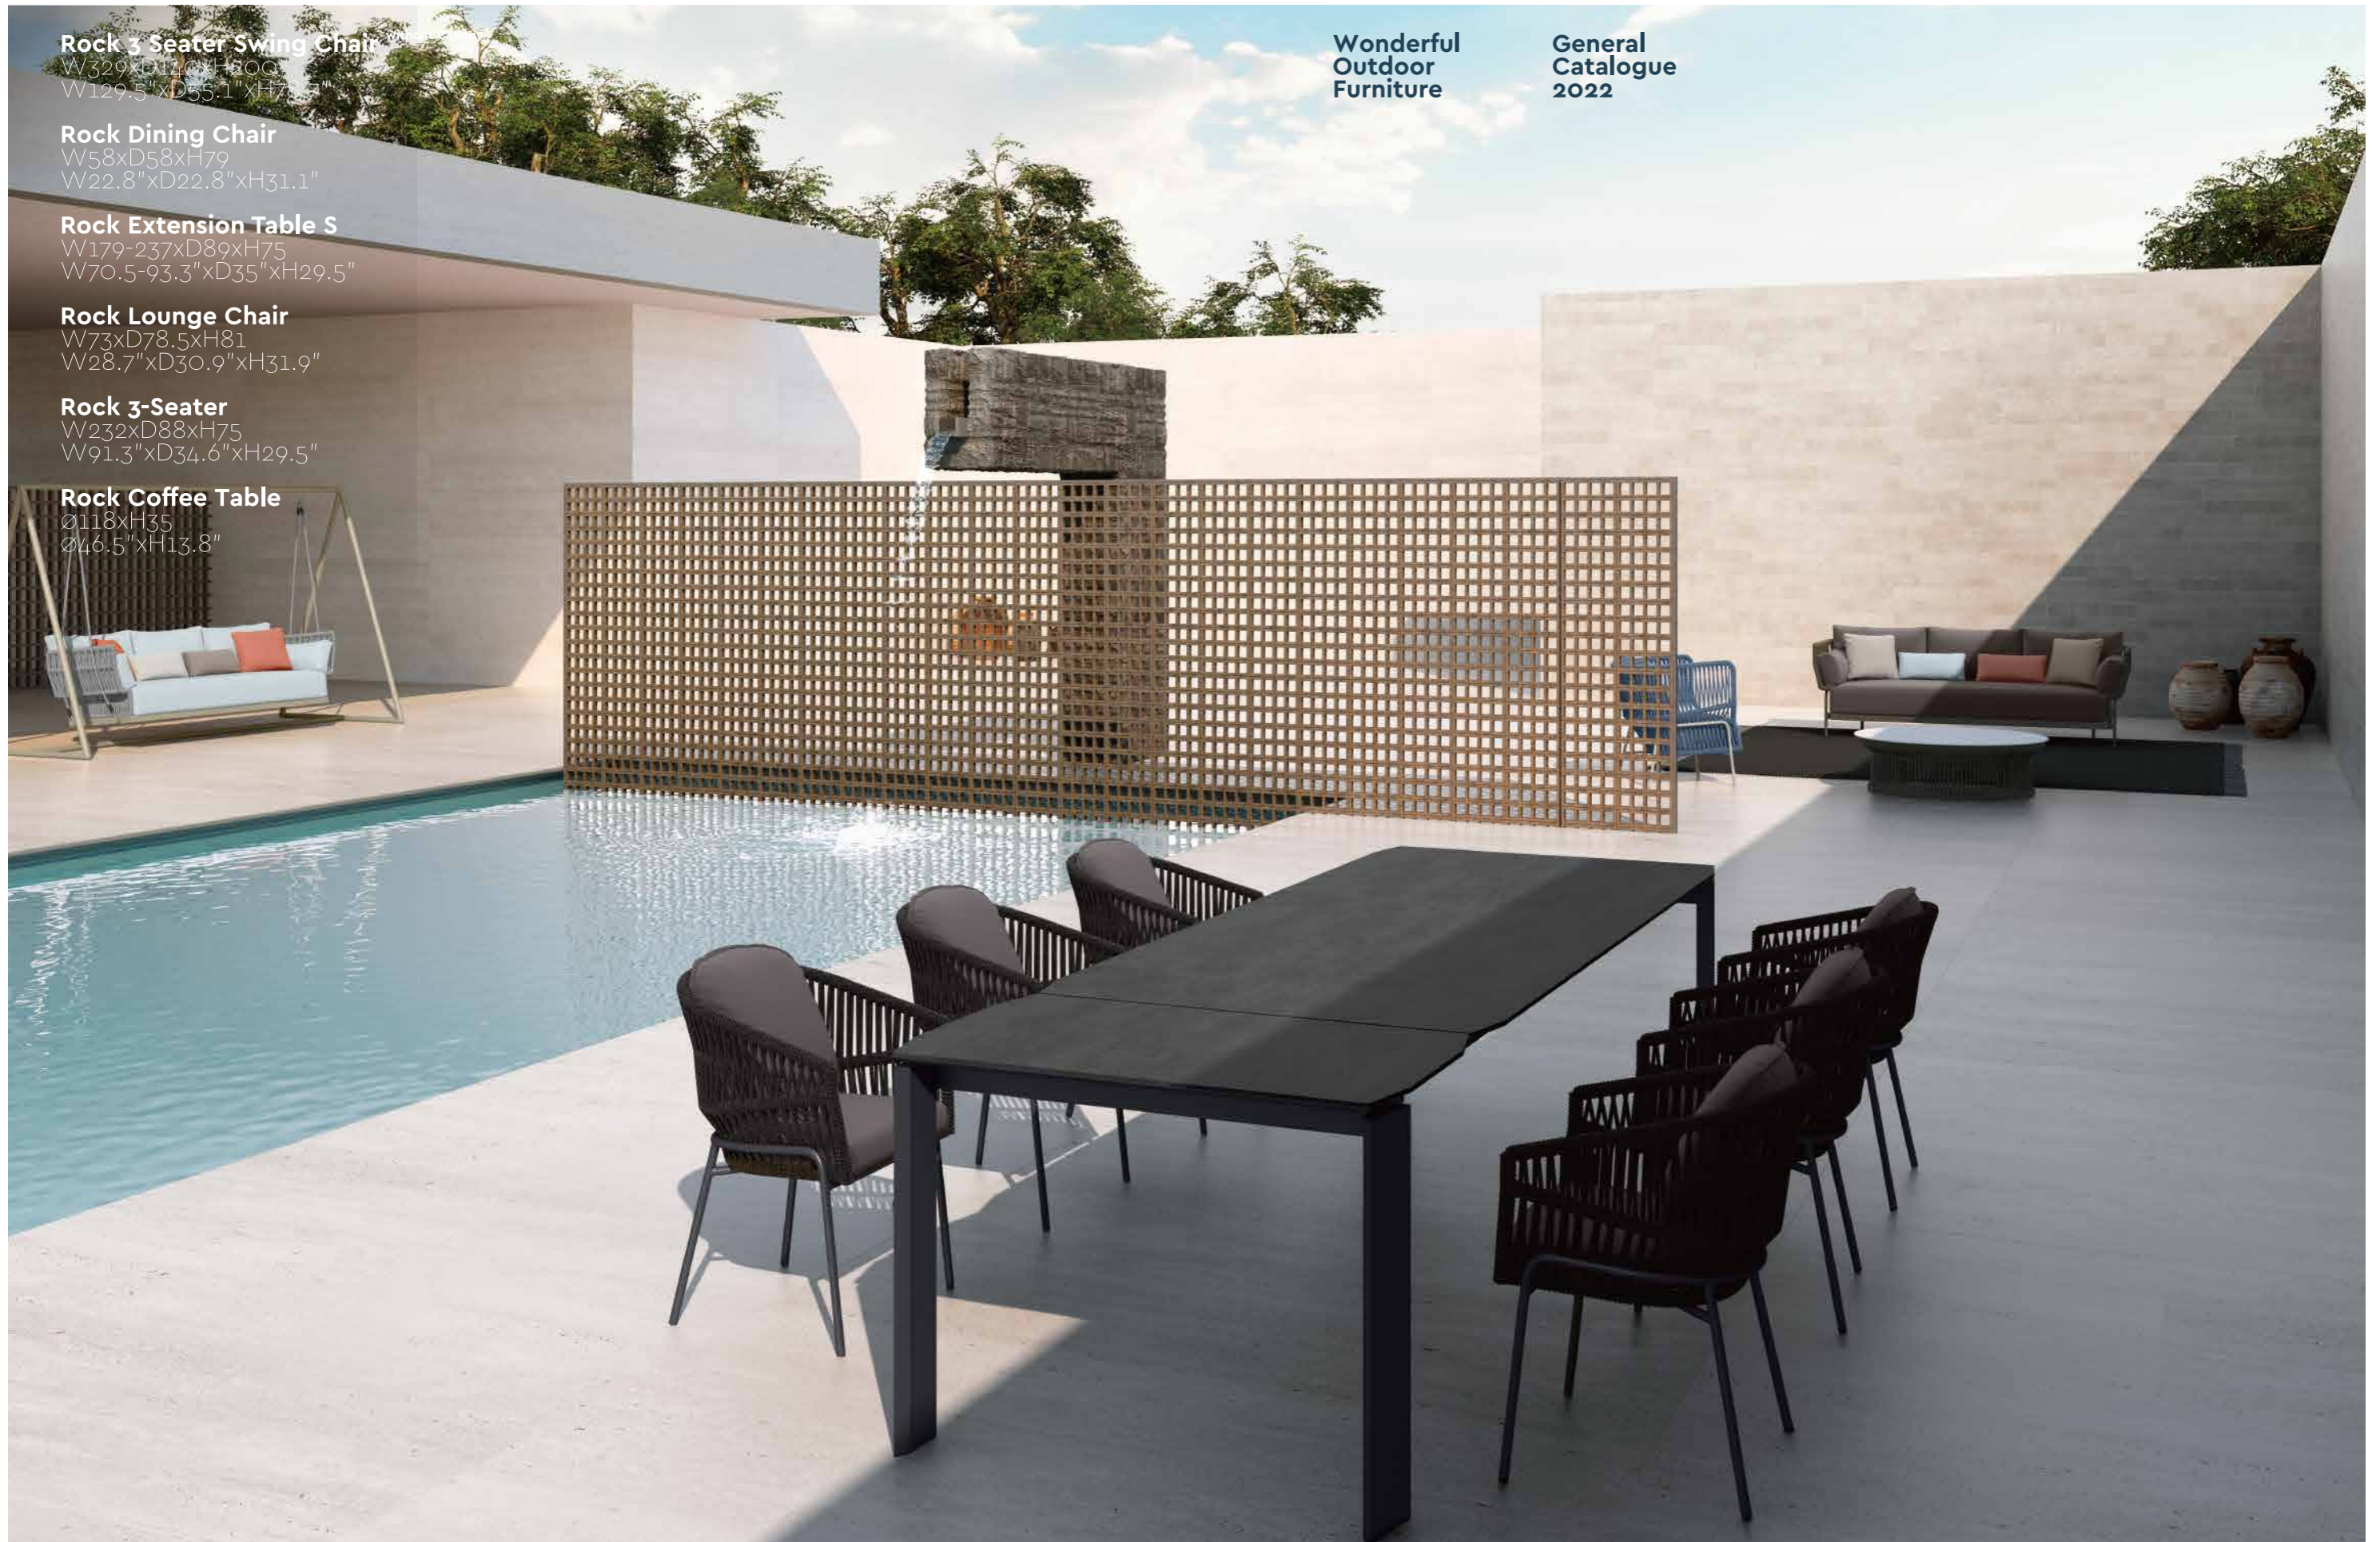

Rock Lounge Chair
W73xD78.5xH81
W28.7"xD30.9"XH31.9"

Rock Dining Chair
W58xD58xH79
W22.8"xD22.8"XH31.1"

Rock 3 Seater Swing Chair

W329xD176xH200
W129.5"D55.1"xH73.7"

Rock Dining Chair

W58xD58xH79
W22.8"D22.8"xH31.1"

Rock Extension Table S

W179-237xD89xH75
W70.5-93.3"D35"xH29.5"

Rock Lounge Chair

W73xD78.5xH81
W28.7"D30.9"xH31.9"

Rock 3-Seater

W232xD88xH75
W91.3"D34.6"xH29.5"

Rock Coffee Table

Ø118xH35
Ø46.5"xH13.8"