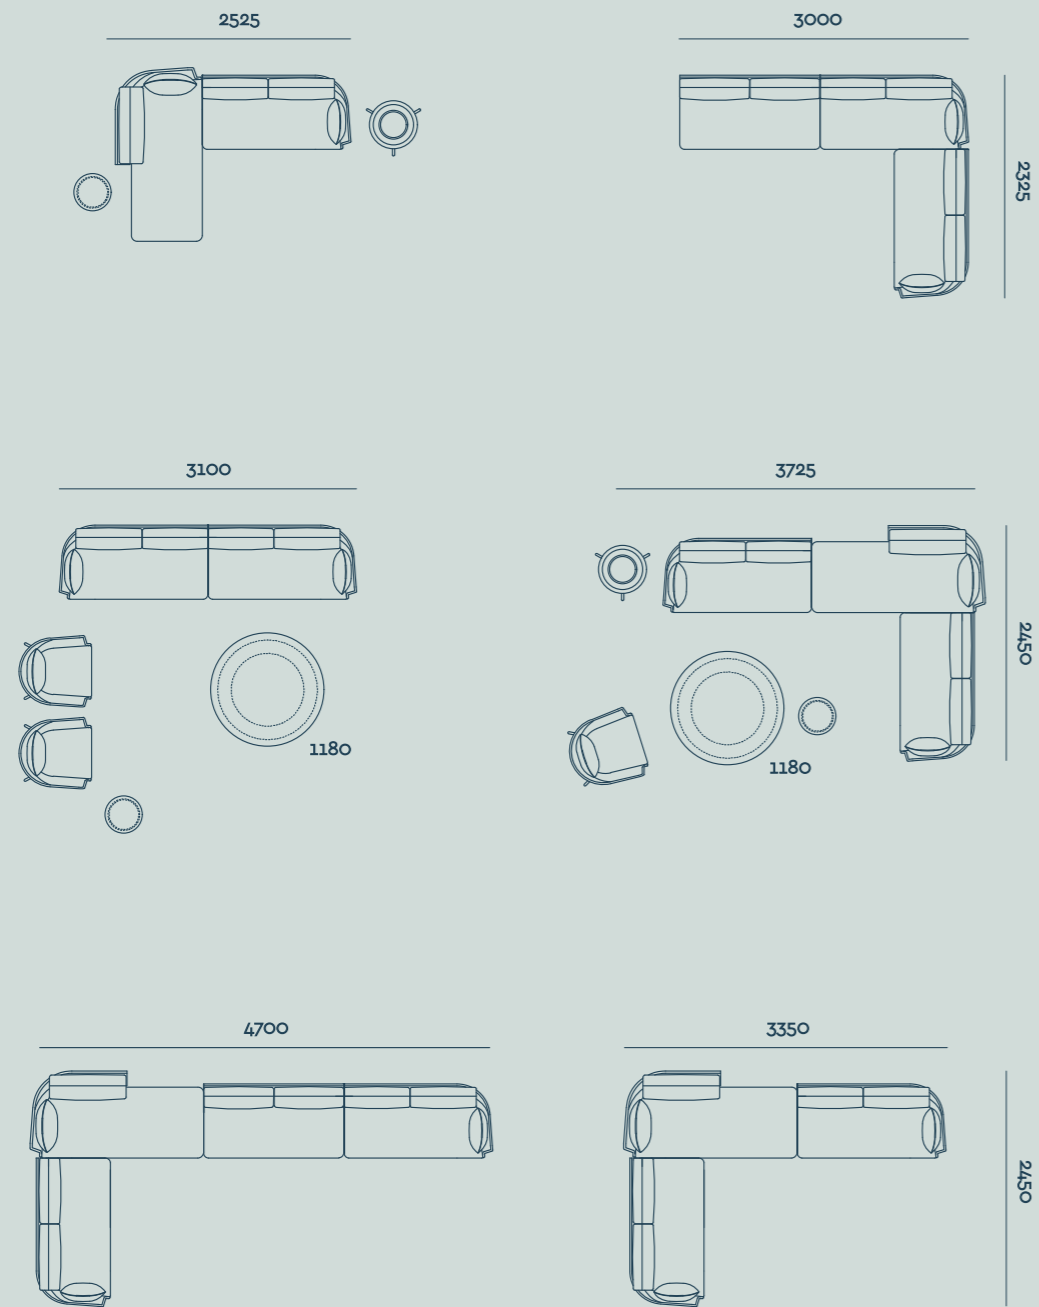

Rock Single Swing Chair without Canopy
W169xD140xH200
W66.5"xD55.1"xH78.7"

**Suggested
compositions**