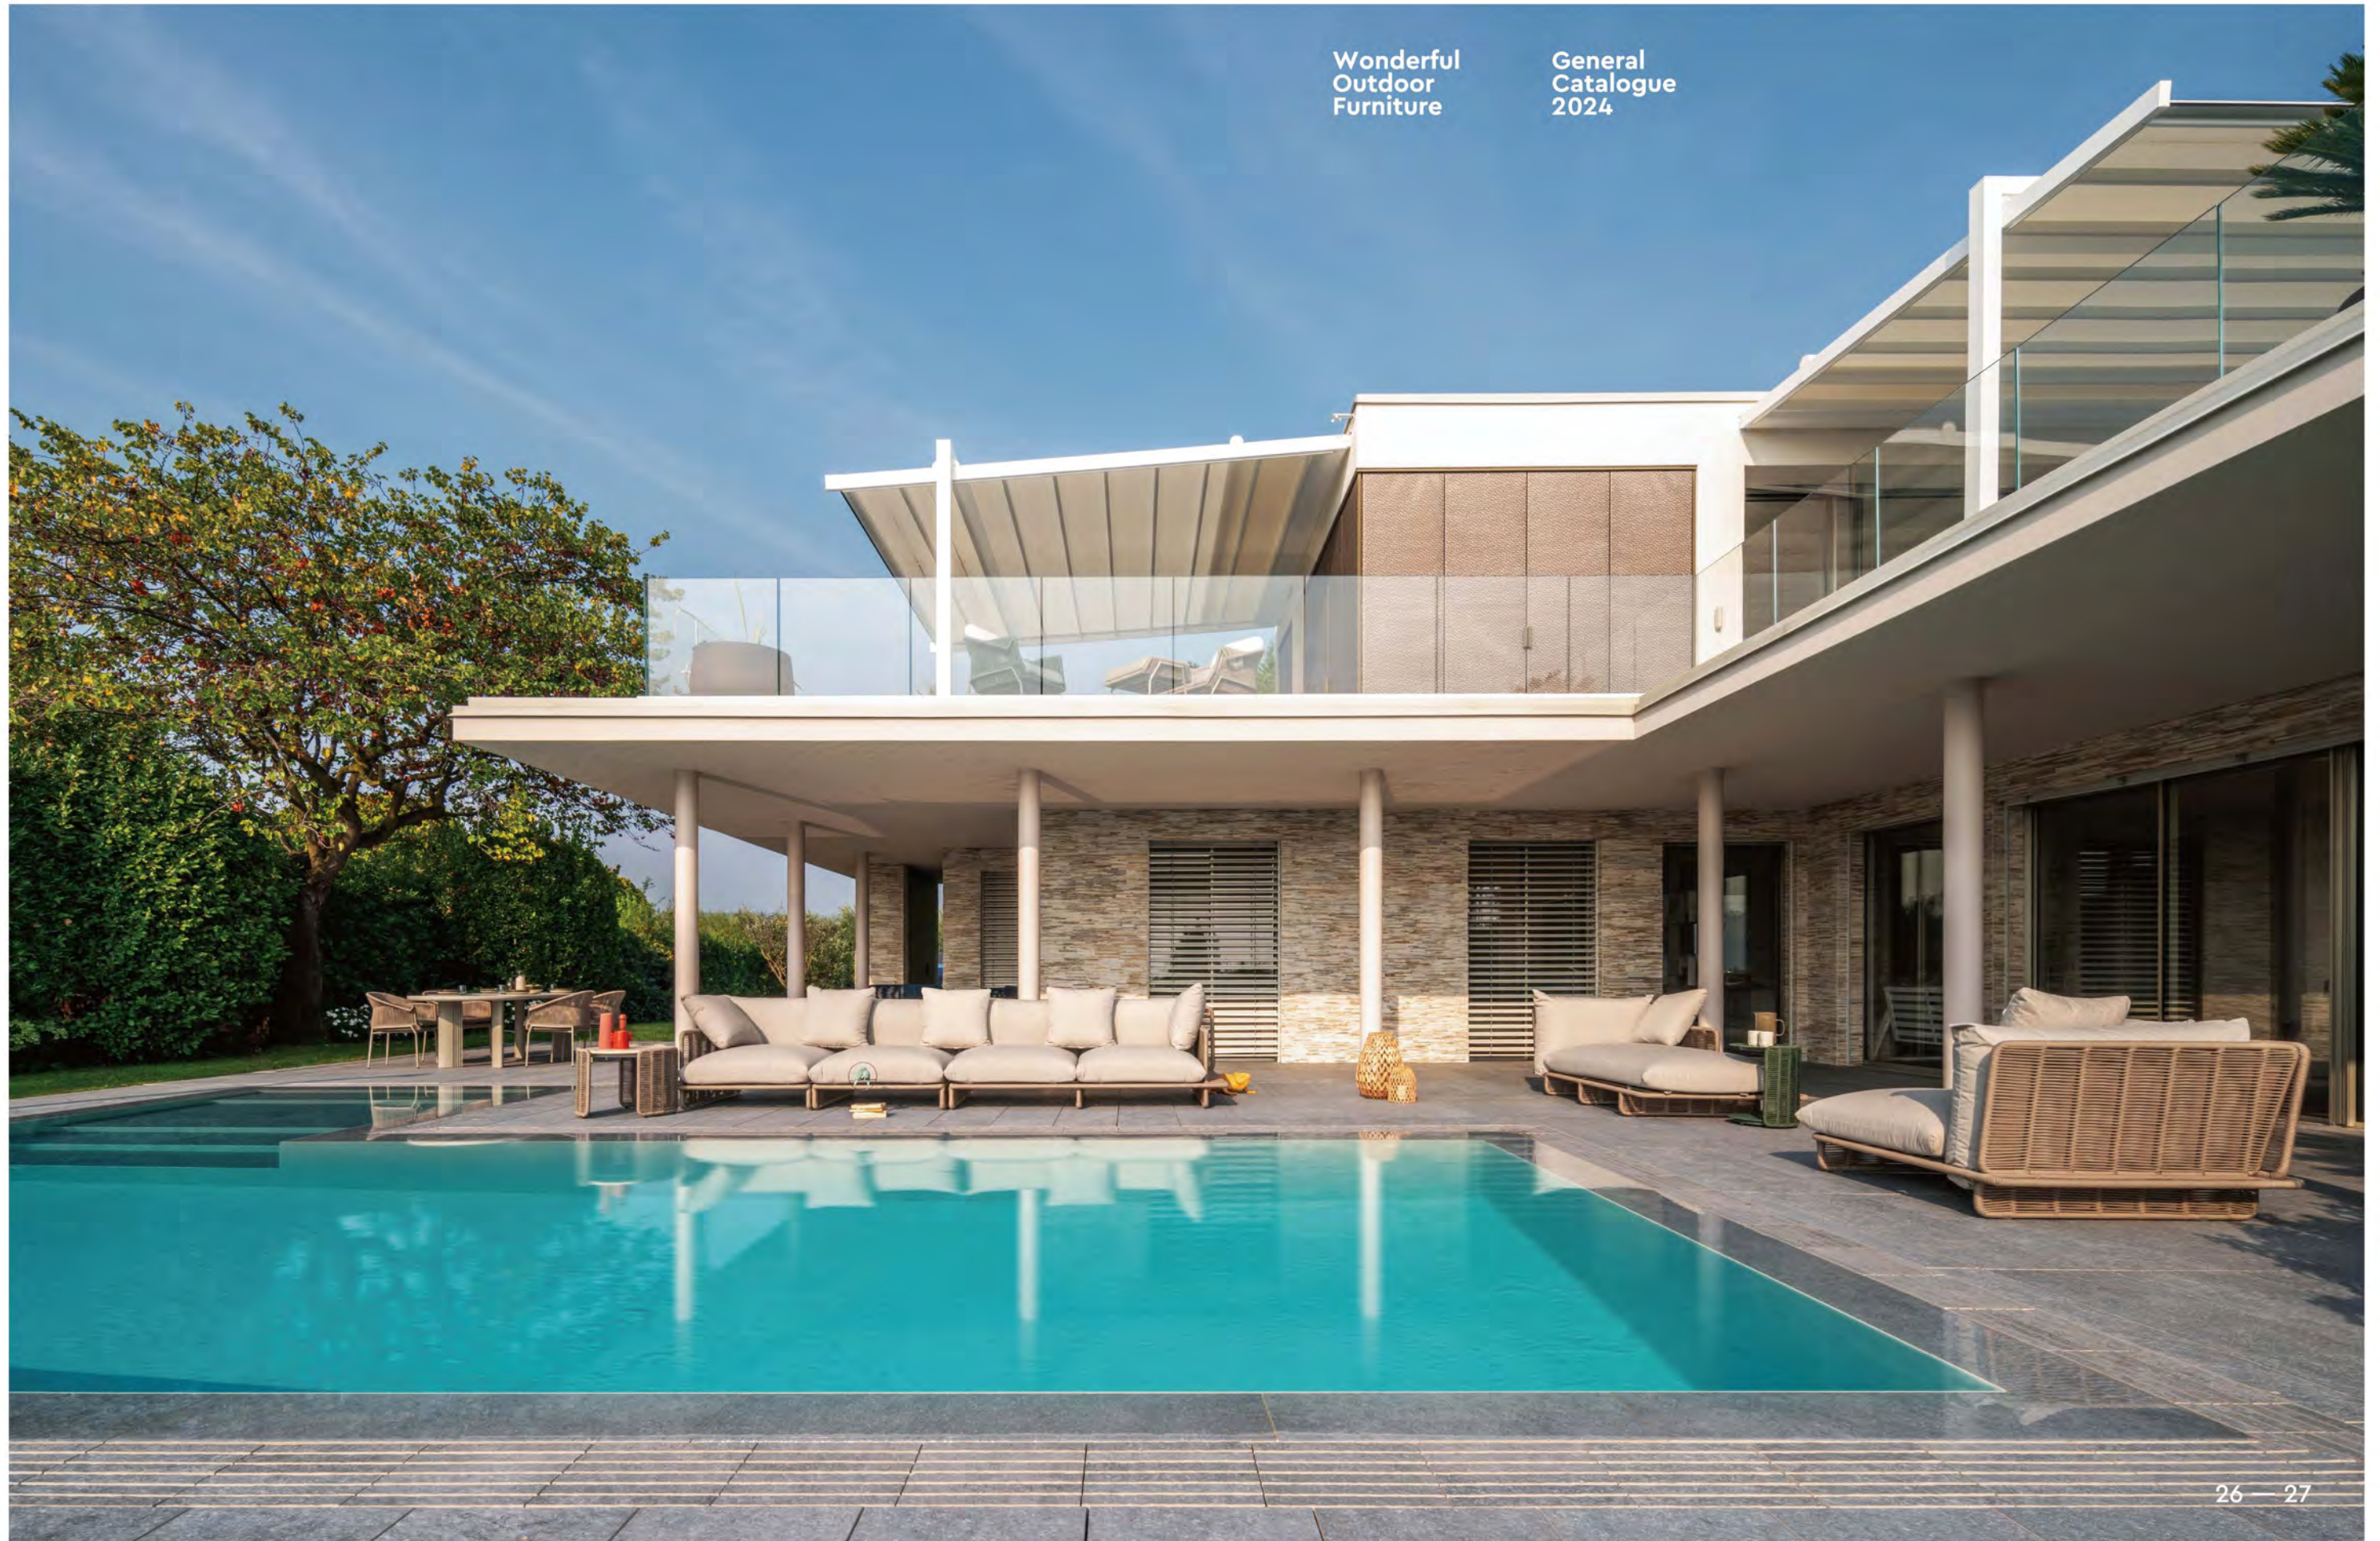

**Cross Dining Chair**  
W58xD54xH81

**Cross Corner Module - L**  
W116xD116xH70

**Cross Left Chaise Lounge - L**  
W108xD193xH70

**Space Side Table**  
W36xD39xH51

Wonderful  
Outdoor  
Furniture

General  
Catalogue  
2024