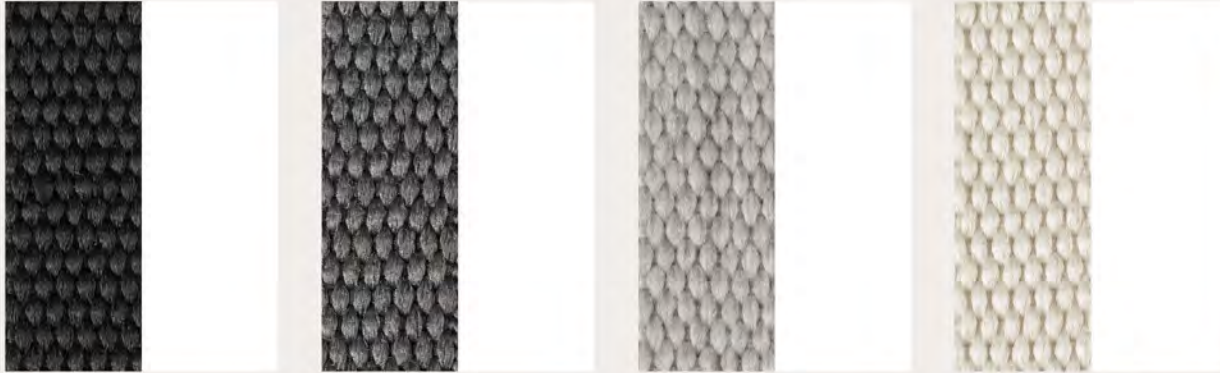

Materials/ Flat Rope

1. Black
  Z12-S75
2. Dark Grey
  Z12-HF009
3. Light Grey
  Z12-ED18
4. Ivory White
  Z12-919